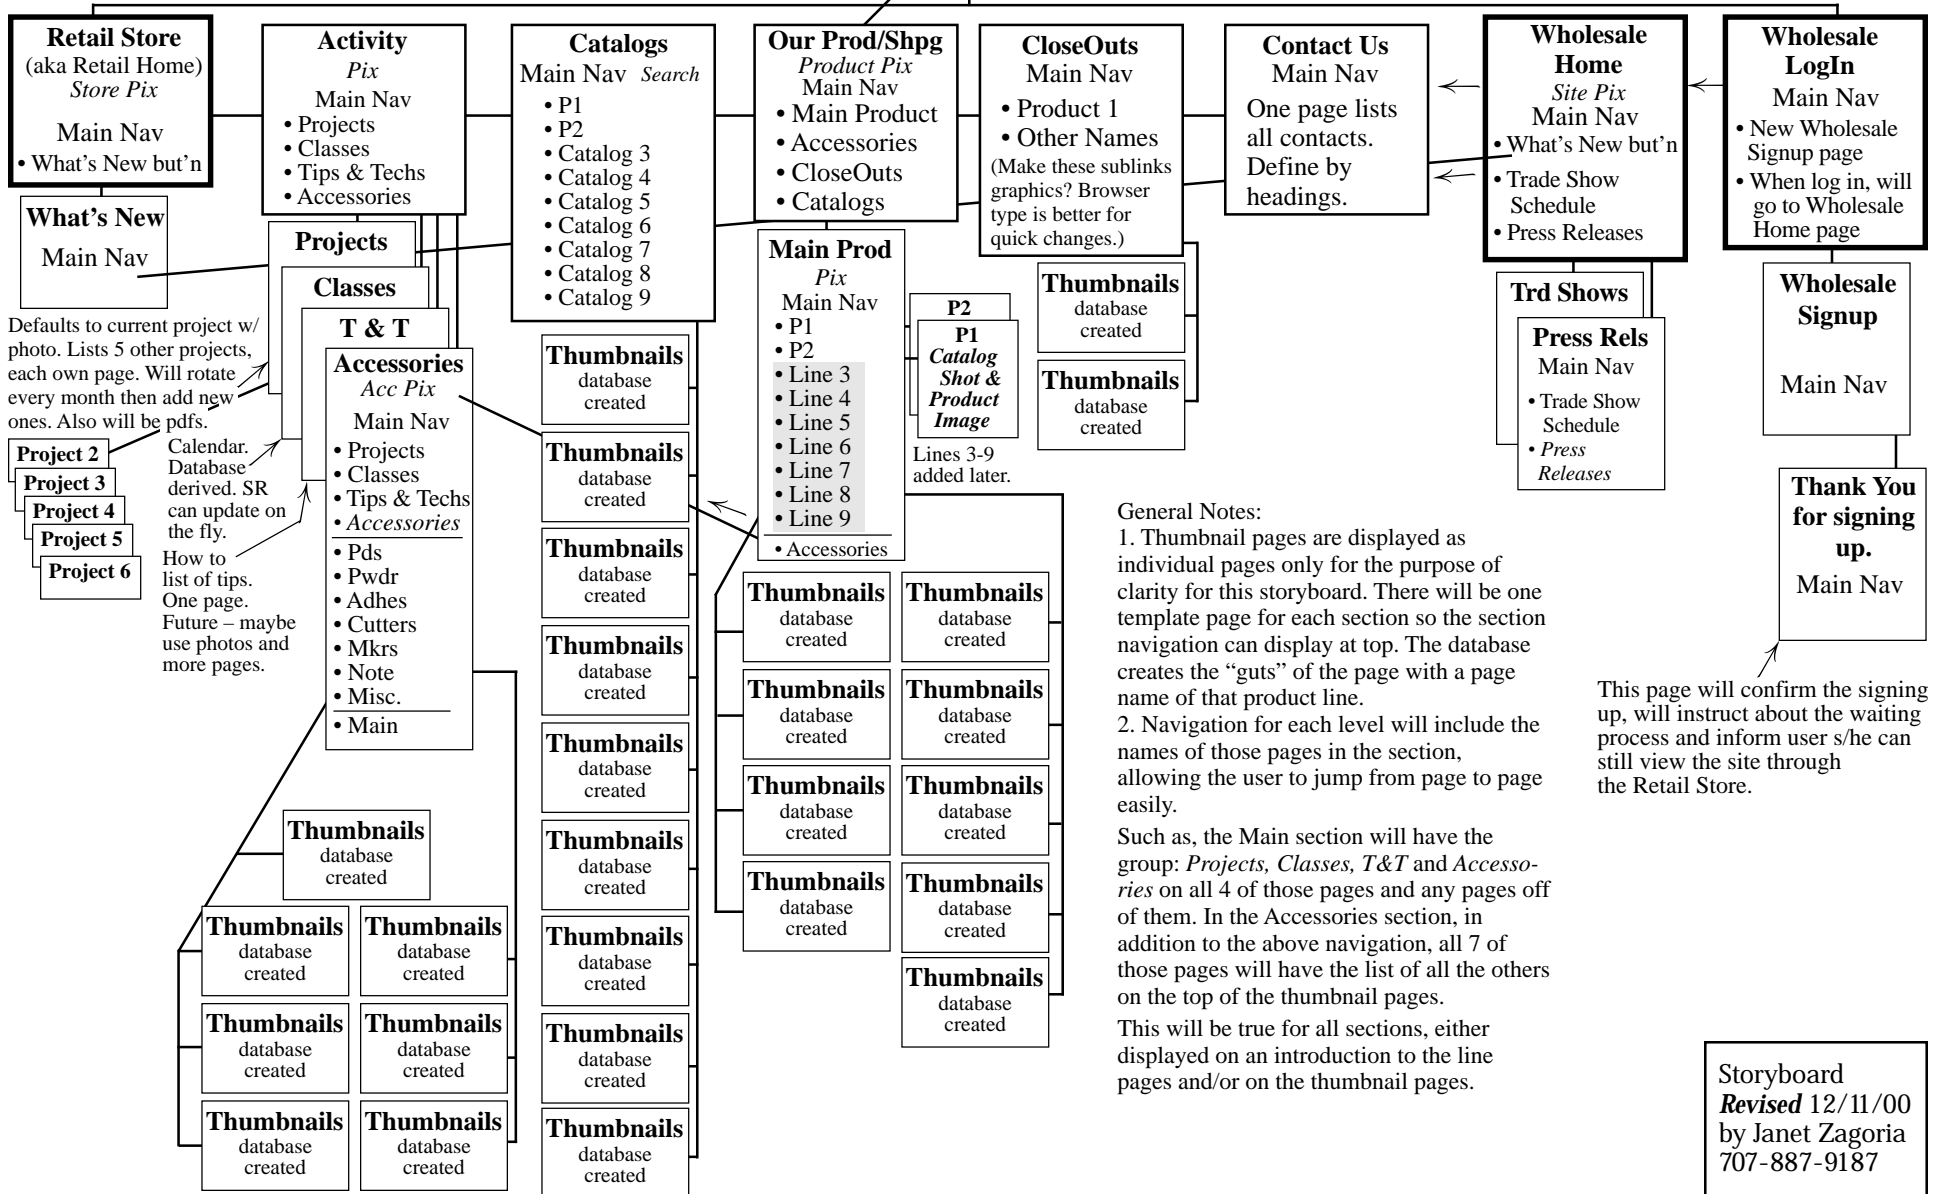

Main Navigation to appear on most pages
(not Home page):

- Home • Our Products/Shopping • Retail Store
- Main • Catalogs • Close Outs • Contact Us

Home

- Our Products
- Retail Store
- Wholesale Log In

Image & Logo

Note Variations:

1. Home link will take user to either the Retail Store page or the Wholesale Home page
2. Catalogs thumbnail pages will reflect different prices if user comes from Retail Store or Wholesale Home
3. Shopping & Our Products/ one link.
4. Search appears throughout catalog pages

General Notes:

1. Thumbnail pages are displayed as individual pages only for the purpose of clarity for this storyboard. There will be one template page for each section so the section navigation can display at top. The database creates the "guts" of the page with a page name of that product line.
2. Navigation for each level will include the names of those pages in the section, allowing the user to jump from page to page easily.

Such as, the Main section will have the group: *Projects, Classes, T&T* and *Accessories* on all 4 of those pages and any pages off of them. In the *Accessories* section, in addition to the above navigation, all 7 of those pages will have the list of all the others on the top of the thumbnail pages.